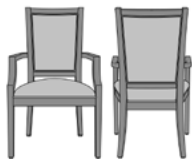

Statement of Line

LE111
23W 24.25D 38.5H
25AH