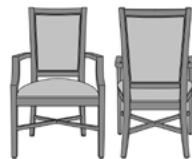

LE112
23W 24.25D 38.5H
25AH