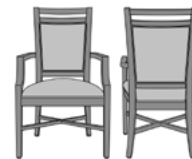

Statement of Line

LE111
23W 24.25D 38.5H
25AH

LE112
23W 24.25D 38.5H
25AH

LE121
23W 24.25D 38.5H
25AH

LE122
23W 24.25D 38.5H
25AH

LE111IXX
23W 24.25D 38.5H
25AH

LE112IXX
23W 24.25D 38.5H
25AH

kwalu | Furnishing the Future™