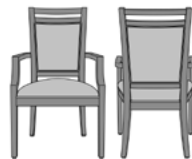

LE121
23W 24.25D 38.5H
25AH